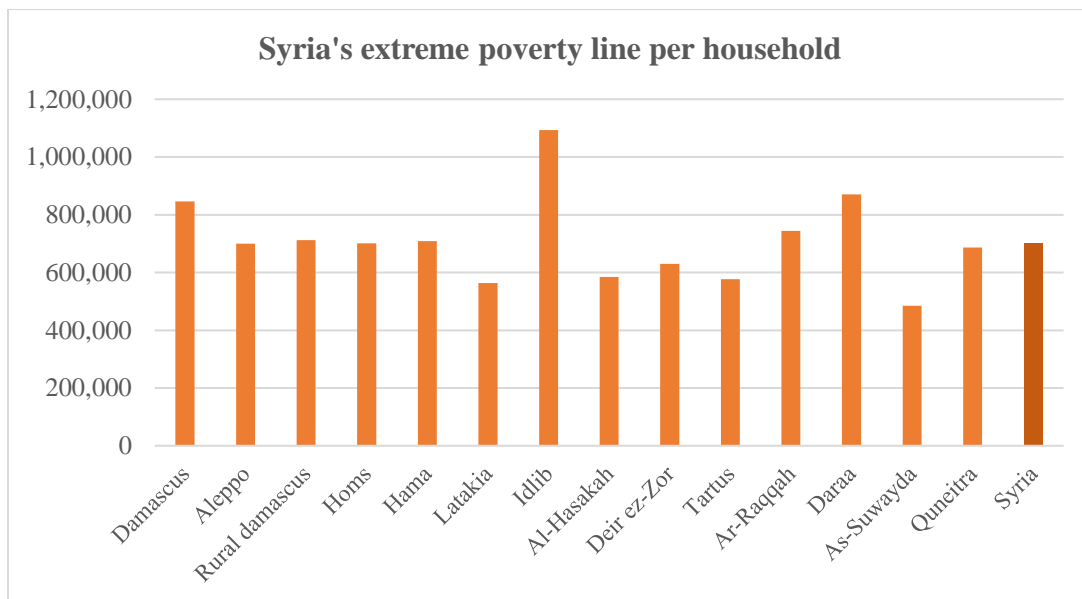

Syrian Center for Policy Research

Link: <https://www.scpr-syria.org/syria-statistics/>

The Syrian Center for Policy Research's Consumer Price Index in Syria

Indicator: Syria's national poverty lines per household by governorate - June 2022 (in Syrian pounds)

Last Updated: 31/12/2022

Data: June 2022

Unit: Syrian pounds

Syria's national poverty lines per household by governorates – June 2022 (in Syrian pounds)

Source: SCPR 2022, Monthly Survey of Consumer Prices in Syria.