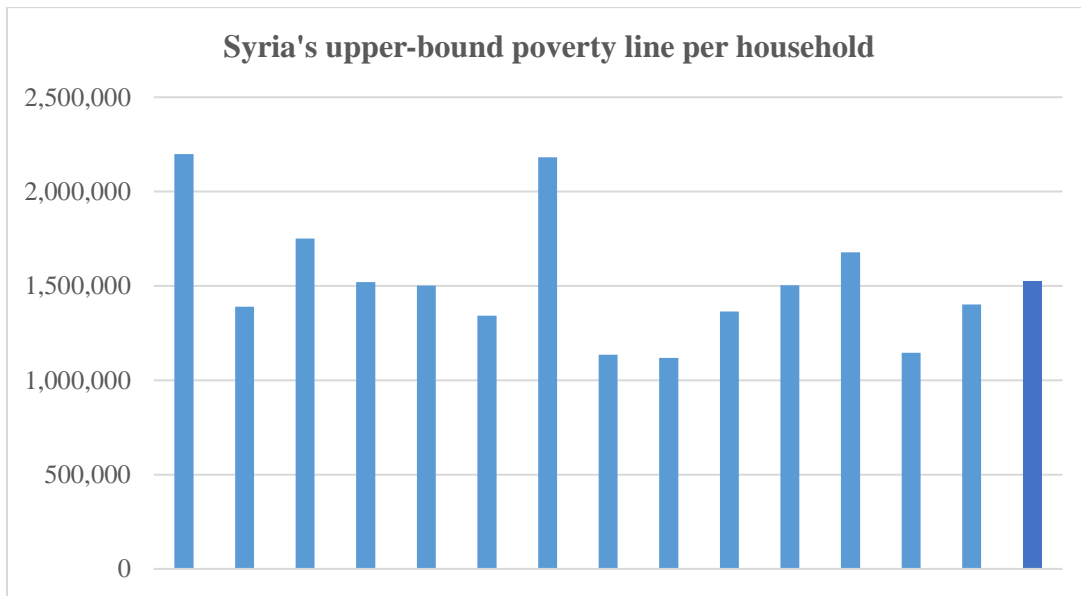

Syrian Center for Policy Research

Link: <https://www.scpr-syria.org/syria-statistics/>

The Syrian Center for Policy Research's Consumer Price Index in Syria

Indicator: Syria's national poverty lines per household by governorate - June 2022 (in Syrian pounds)

Last Updated: 31/12/2022

Data: June 2022

Unit: Syrian pounds

Source: SCPR 2022, Monthly Survey of Consumer Prices in Syria.