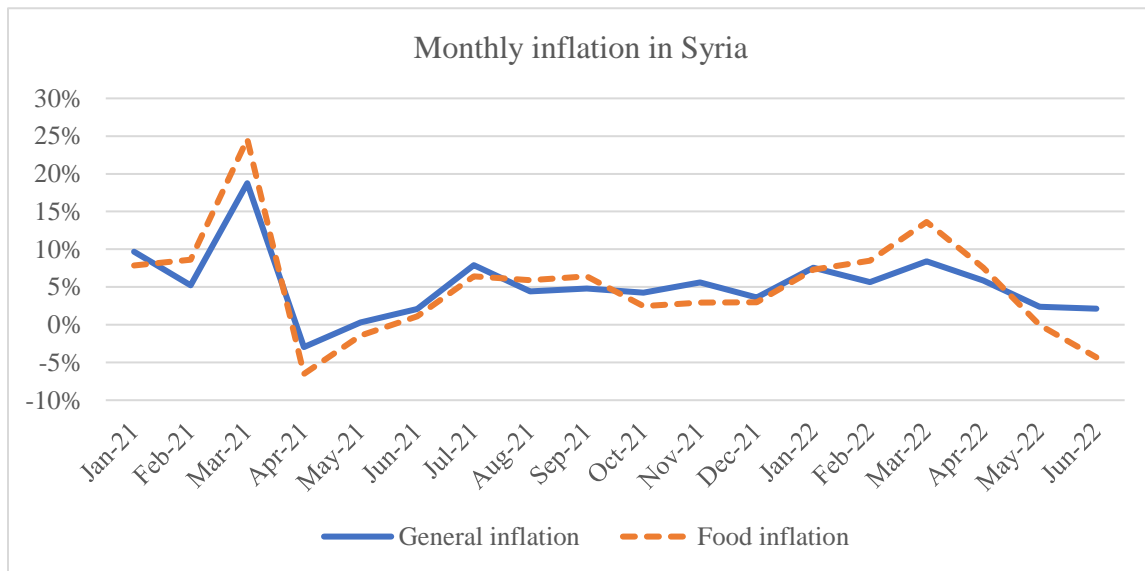

Syrian Center for Policy Research

Link: <https://www.scpr-syria.org/syria-statistics/>

The Syrian Center for Policy Research’s Consumer Price Index in Syria

**Indicator: Monthly inflation in Syria (January 2021 – June 2022)**

Last Updated: 31/12/2022

Frequency: monthly

Unit: percent

**Monthly inflation in Syria (January 2021 – June 2022)**

Source: SCPR 2022, Monthly Survey of Consumer Prices in Syria.