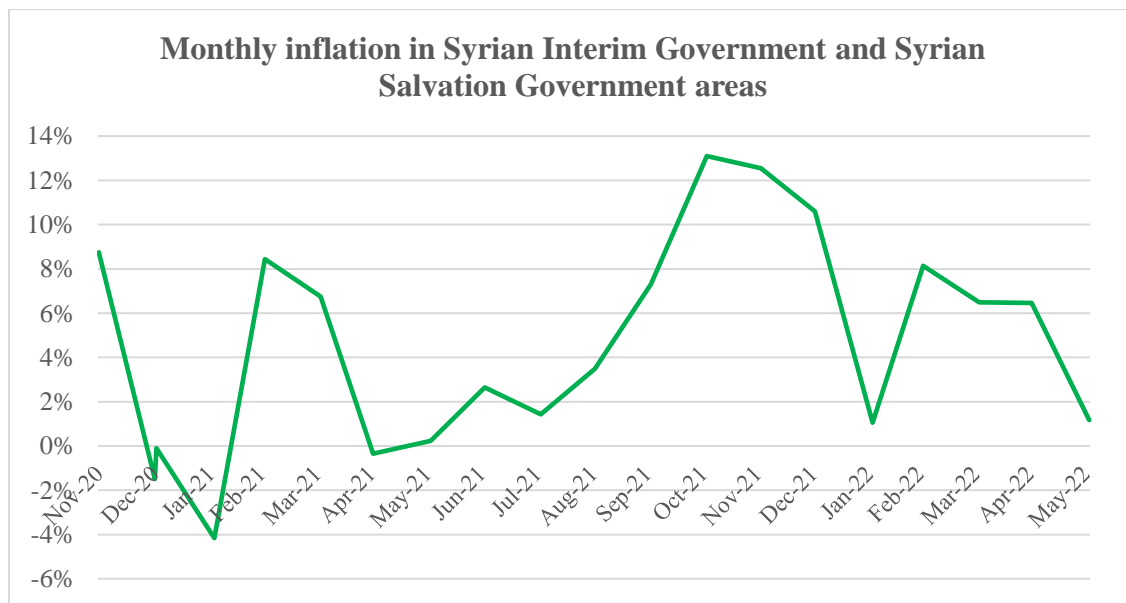

Syrian Center for Policy Research

Link: <https://www.scpr-syria.org/syria-statistics/>

The Syrian Center for Policy Research's Consumer Price Index in Syria

Indicator: Monthly inflation in Syria by control areas (November 2020 - June 2022)

Last Updated: 31/12/2022

Frequency: monthly

Unit: percent

Source: SCPR 2022, Monthly Survey of Consumer Prices in Syria.