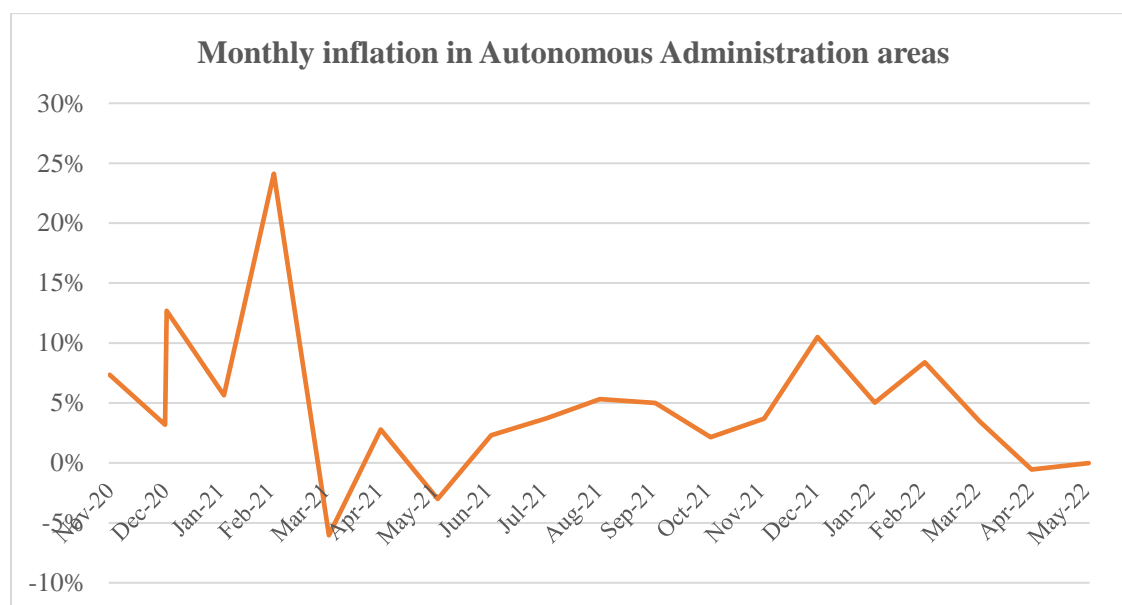

Syrian Center for Policy Research

Link: <https://www.scpr-syria.org/syria-statistics/>

The Syrian Center for Policy Research's Consumer Price Index in Syria

Indicator: Monthly inflation in Syria by control areas (November 2020 - June 2022)

Last Updated: 31/12/2022

Frequency: monthly

Unit: percent

Source: SCPR 2022, Monthly Survey of Consumer Prices in Syria.