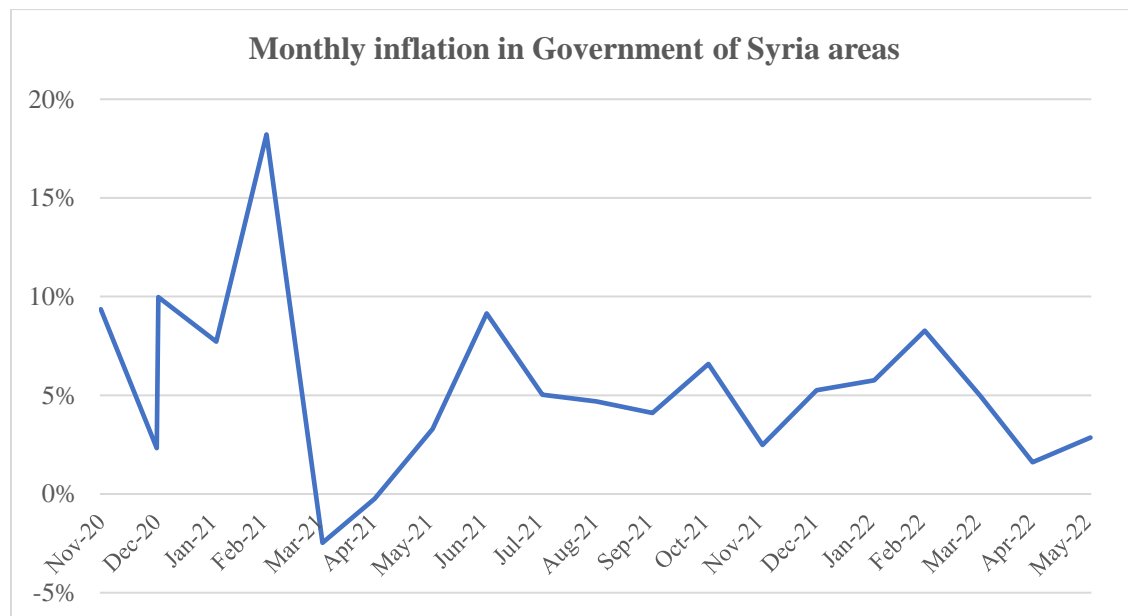

Syrian Center for Policy Research

Link: <https://www.scpr-syria.org/syria-statistics/>

The Syrian Center for Policy Research's Consumer Price Index in Syria

**Indicator: Monthly inflation in Syria by control areas (November 2020 - June 2022)**

Last Updated: 31/12/2022

Frequency: monthly

Unit: percent

**Monthly inflation in Syria by control areas (November 2020 – June 2022)**

Source: SCPR 2022, Monthly Survey of Consumer Prices in Syria.

Syrian Center for Policy Research