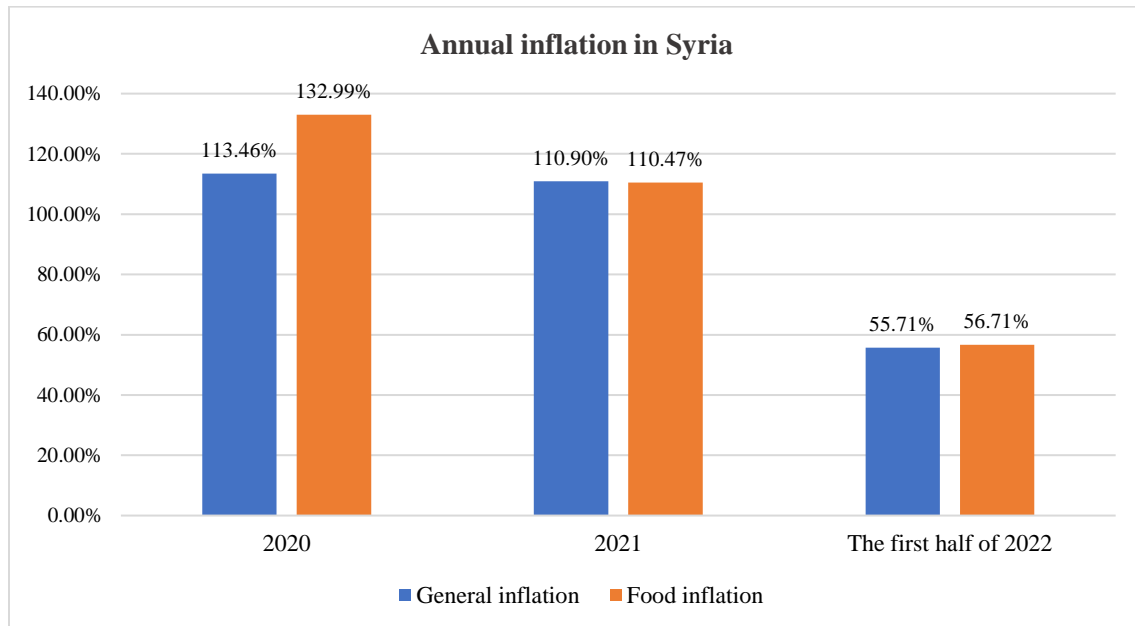

Syrian Center for Policy Research

Link: <https://www.scpr-syria.org/syria-statistics/>

The Syrian Center for Policy Research's Consumer Price Index in Syria

Indicator: Annual inflation in Syria (2020 – the first half of 2022)

Last Updated: 31/12/2022

Frequency: Yearly

Unit: percent

Annual inflation in Syria (2020 – the first half of 2022)

Source: SCPR 2022, Monthly Survey of Consumer Prices in Syria.